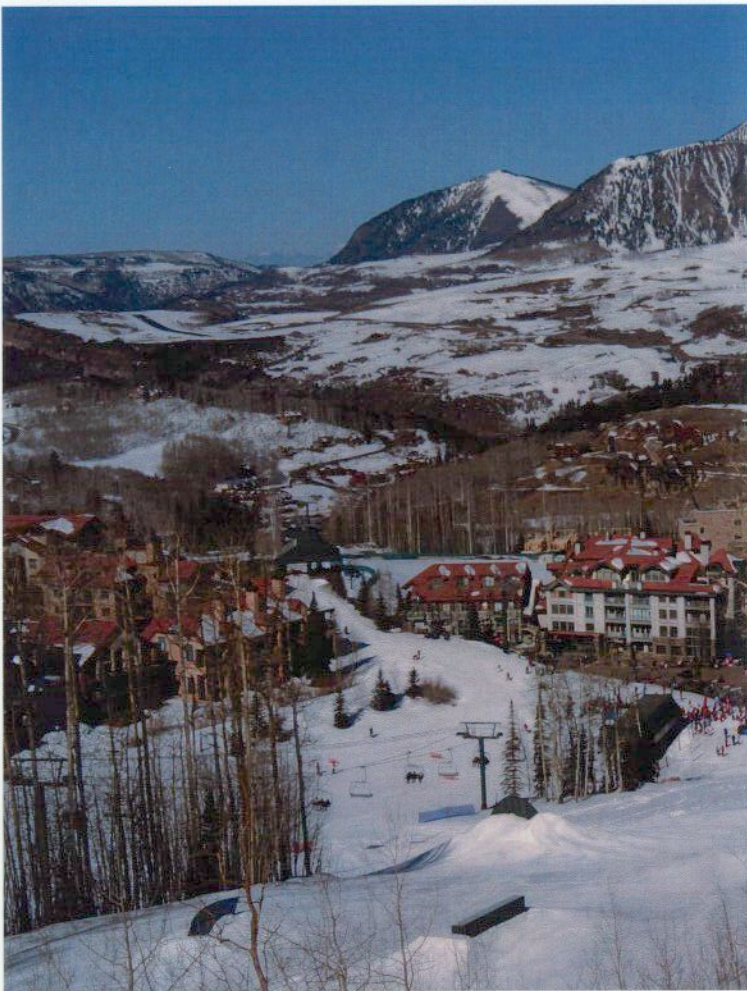

PRESTIGIOUS ESTATE PARCEL

TELLURIDE MOUNTAIN VILLAGE, COLORADO

Peaks
Real Estate

Sotheby's
INTERNATIONAL REALTY

*BREATHTAKING VIEWS FROM ATOP
THE HIGHEST LOT OVERLOOKING
THE MOUNTAIN VILLAGE CORE*

This is THE premium ski-in/out parcel available in Mountain Village. Experience amazing sunsets and incredible views of the Wilson Range, the Cones, the Lower Sneffles Range, and the San Miguel River Canyon. Enjoy exceptional privacy nestled in mature aspen and spruce trees, at the end of the road, and bordered by open space and "See Forever" ski run.

Easy drive-to access and conveniently located close to the Core and Gondola. Water, sewer, electric, phone, and cable are all within about 300 feet of the lot line, and the topography provides terrific vantage points and building sites on these 1.8 acres.

As good as it gets for convenience, ski access, and a great neighborhood!

Lot 139-R-1
753 Mountain Village Blvd.
Telluride Mountain Village, CO 81435

Offered at \$4,300,000

This material is based upon information which we consider reliable, but because it has been supplied by third parties, we cannot represent that it is accurate or complete, and it should not be relied upon as such. This offering is subject to errors, omissions and changes including price or withdrawal without notice. ©MMVII Sotheby's International Realty Affiliates LLC. All Rights Reserved. Sotheby's International Realty® is a licensed trademark to Sotheby's International Realty Affiliates LLC. An Equal Opportunity Company. Equal Housing Opportunity. Each Office is Independently Owned and Operated. If your property is listed with a real estate broker, please disregard. It is not our intention to solicit the offerings of other real estate brokers. We are happy to work with them and cooperate fully. SIR37