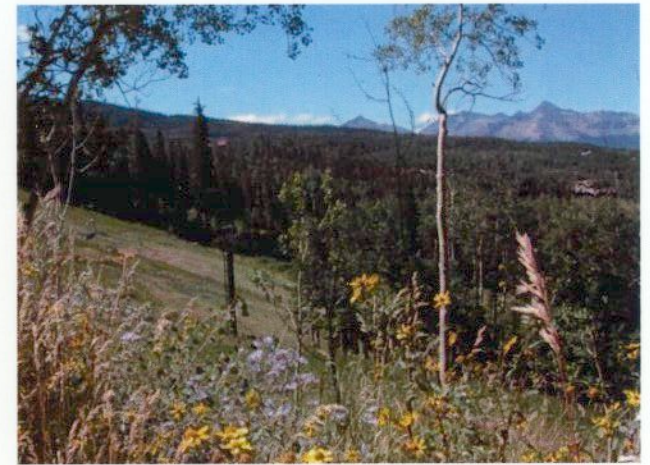

PRESTIGIOUS ESTATE PARCEL

TELLURIDE MOUNTAIN VILLAGE, COLORADO

Peaks
Real Estate

Sotheby's
INTERNATIONAL REALTY

*BREATHTAKING VIEWS FROM ATOP
THE HIGHEST LOT OVERLOOKING
THE MOUNTAIN VILLAGE CORE*

This is THE premium ski-in/out parcel available in Mountain Village. Experience amazing sunsets and incredible views of the Wilson Range, the Cones, the Lower Sneffles Range, and the San Miguel River Canyon. Enjoy exceptional privacy nestled in mature aspen and spruce trees, at the end of the road, and bordered by open space and "See Forever" ski run.

Easy drive-to access and conveniently located close to the Core and Gondola. Water, sewer, electric, phone, and cable are all within about 300 feet of the lot line, and the topography provides terrific vantage points and building sites on these 1.8 acres.

As good as it gets for convenience, ski access, and a great neighborhood!

Lot 139-R-1
753 Mountain Village Blvd.
Telluride Mountain Village, CO 81435

Offered at \$4,300,000

This material is based upon information which we consider reliable, but because it has been supplied by third parties, we cannot represent that it is accurate or complete, and it should not be relied upon as such. This offering is subject to errors, omissions and changes including price or withdrawal without notice. ©MMVII Sotheby's International Realty Affiliates LLC. All Rights Reserved. Sotheby's International Realty® is a licensed trademark to Sotheby's International Realty Affiliates LLC. An Equal Opportunity Company. Equal Housing Opportunity. Each Office is Independently Owned and Operated. If your property is listed with a real estate broker, please disregard. It is not our intention to solicit the offerings of other real estate brokers. We are happy to work with them and cooperate fully. SIR37